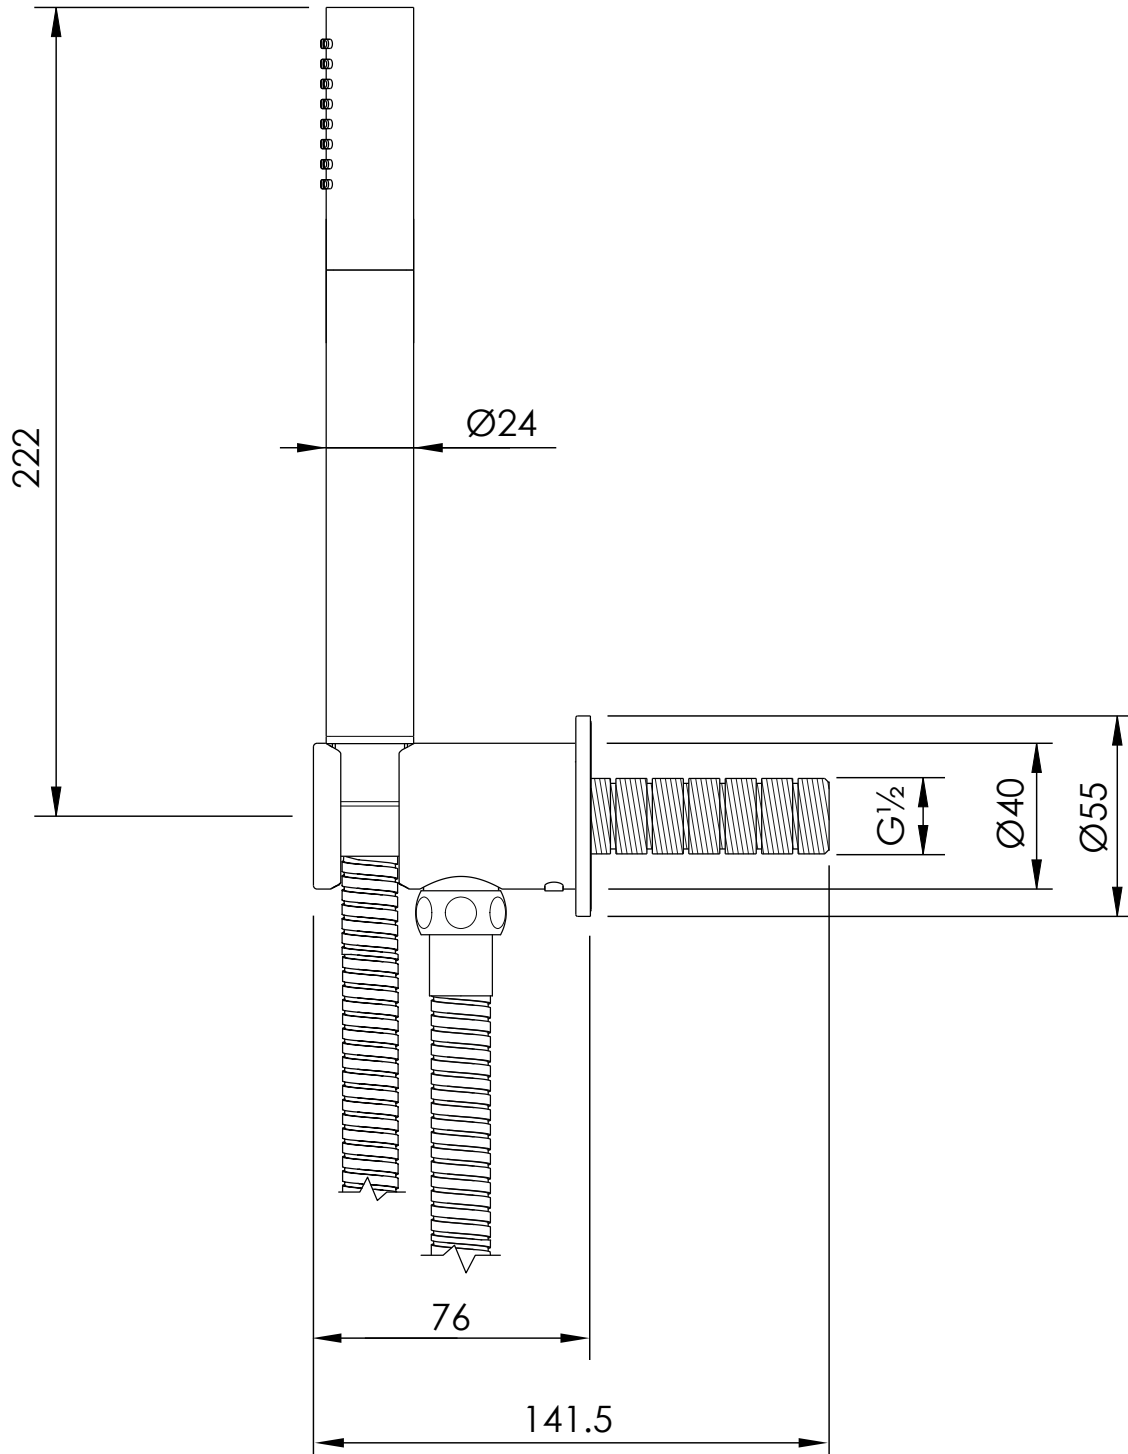

COALBROOK

CO4001

WALL OUTLET & HANDSET

DATE: 03/09/19

REVISION: A

DIMENSIONS IN MILLIMETRES

WHILST EVERY EFFORT IS MADE TO ENSURE THE ACCURACY OF THESE DATA SHEETS THEY ARE SUBJECT TO CHANGE WITHOUT NOTICE AS PART OF THE COMPANY'S PRODUCT DEVELOPMENT PROCESS